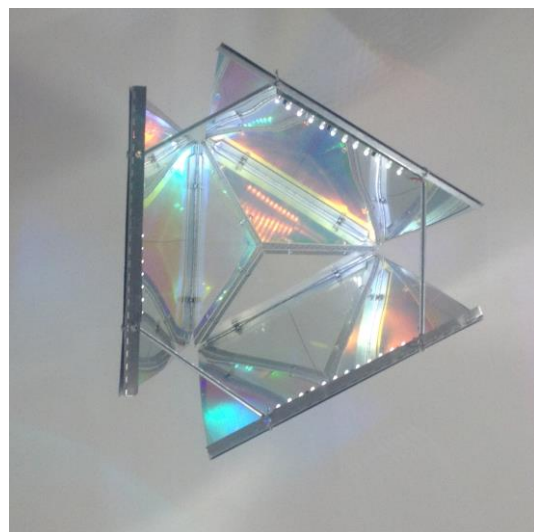

-2- PRODUCT INFORMATION

Product name 1

345 RGB Scope

Dimensions

15" x 15" x 24"h

Approximate weight

5 lbs.

Technical description

Triangulated fixture made of Mirrored Aluminum and Dichroic-Filmed Plexiglas w/ Aluminum and Stainless Fasteners. The assemblage is uplit by linear LEDs and downlit by LED spots.

Product name 2

345 RGB Point

Dimensions

10" x 10" x 16"H

Approximate weight

2lbs.

Technical description

Multi-faceted fixture made of Mirrored Aluminum and Dichroic-Filmed Plexiglas w/ Aluminum and Stainless Fasteners. The assemblage is uplit by linear LEDs.